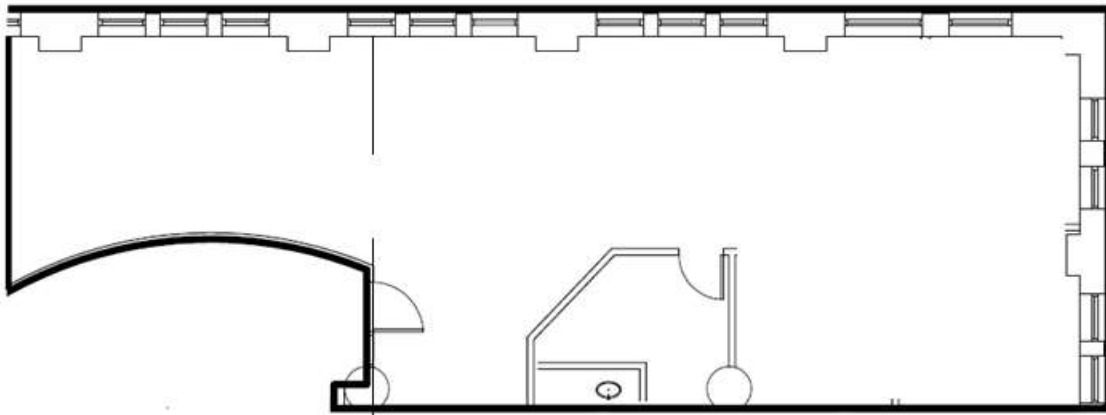

Suite #801 – 1,673 SQ.FT.

All rates subject to change without notice.