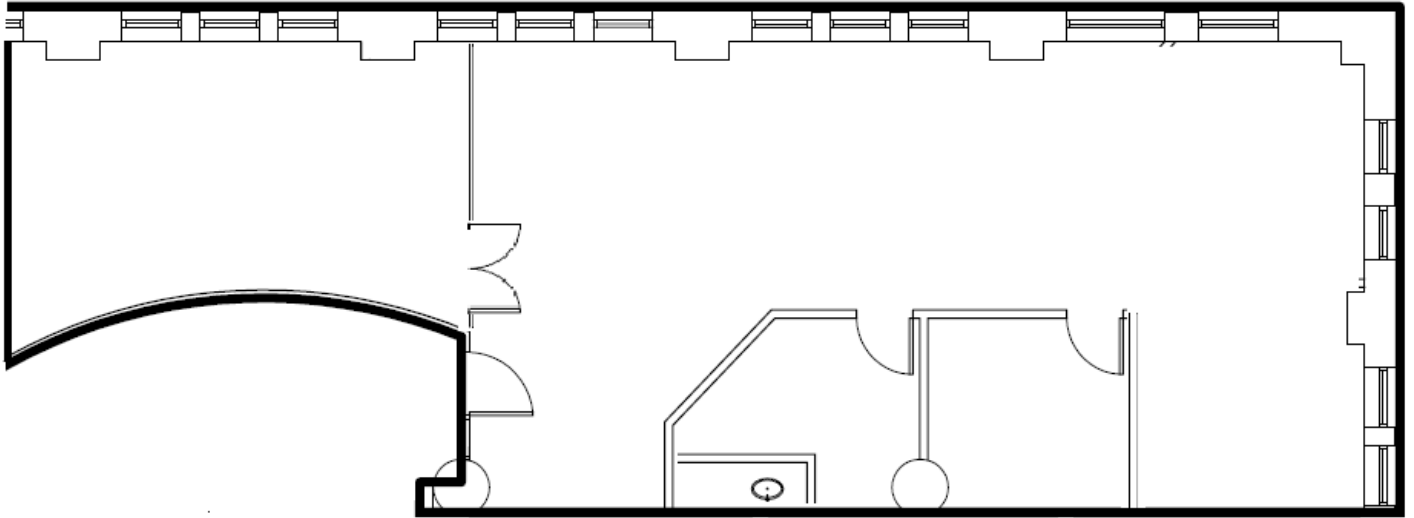

## Suite #801 – 1,673 SQ.FT.

All rates subject to change without notice.