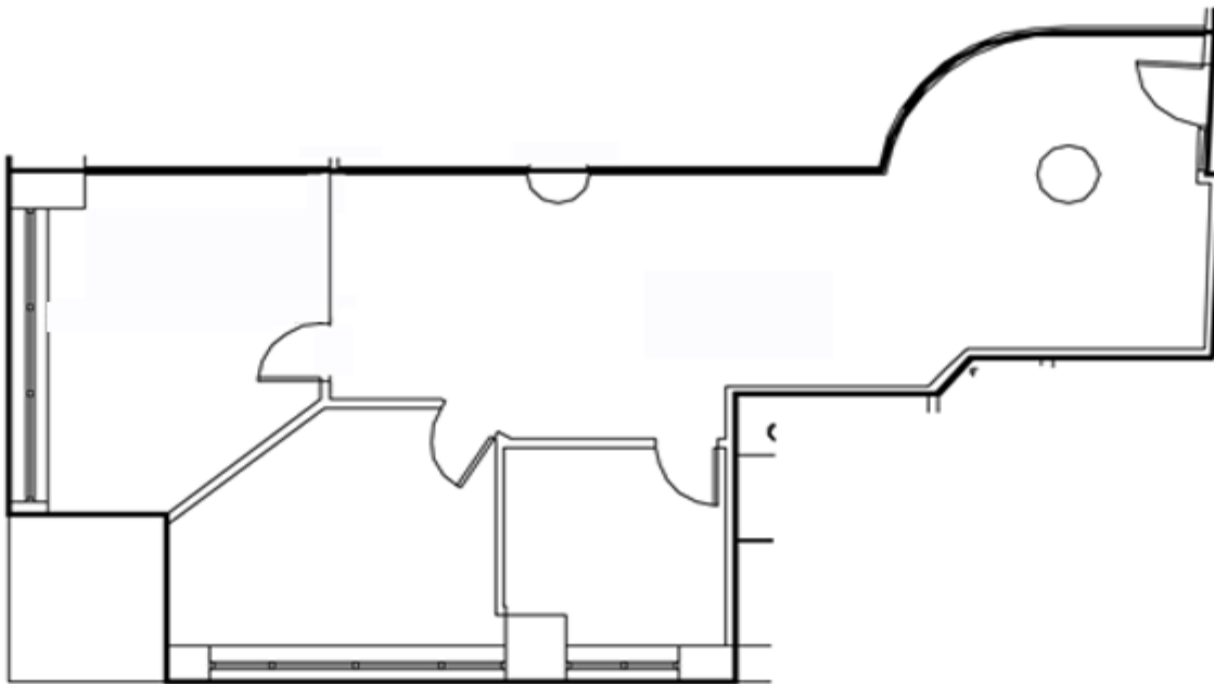

## Suite #708 – 1,153 SQ.FT.

### SUITE DESCRIPTION

Fully built out with 3 offices, storage and open area. Hardwood floors, feature brick wall, large windows and high ceilings.

\*All rates subject to change without notice.