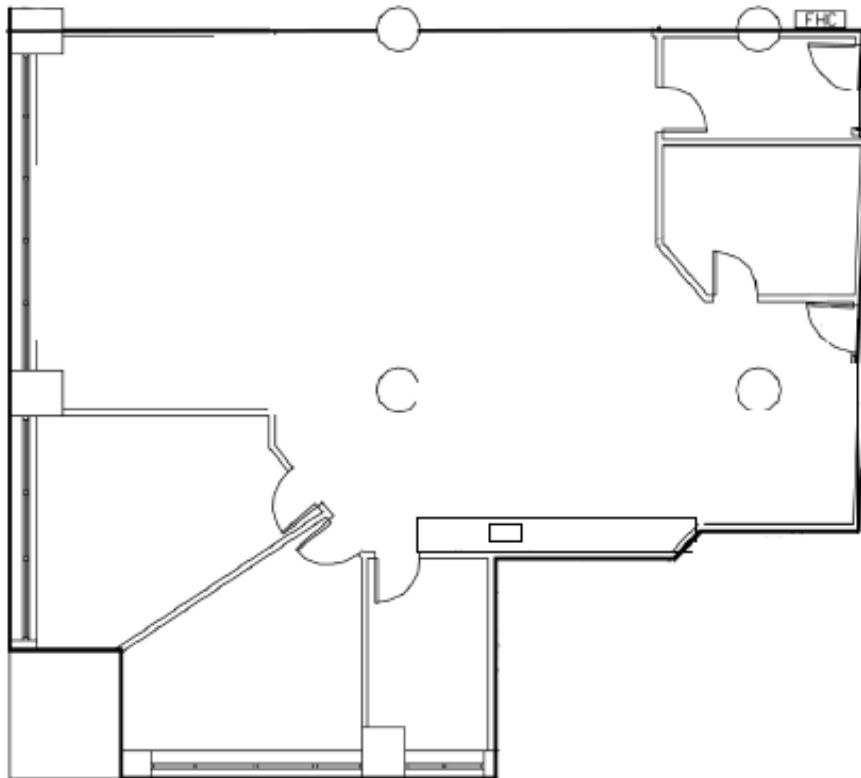

Suite #807 – 2,364 SQ.FT.

RENTAL INFORMATION

Call for details

SUITE DESCRIPTION

Beautiful character space available. Top floor corner. Light filled. Open plan plus office/meeting rooms.

*All rates subject to change without notice.