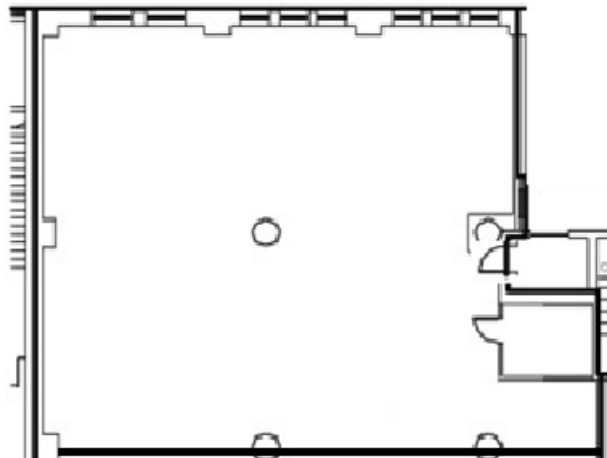

Suite #200 – 2,496 SQ.FT.

RENTAL INFORMATION

Call for details

SUITE DESCRIPTION

Beautiful character space available. Perfect office or showroom. Ready for improvements. Great build to suit opportunity.

*All rates subject to change without notice.